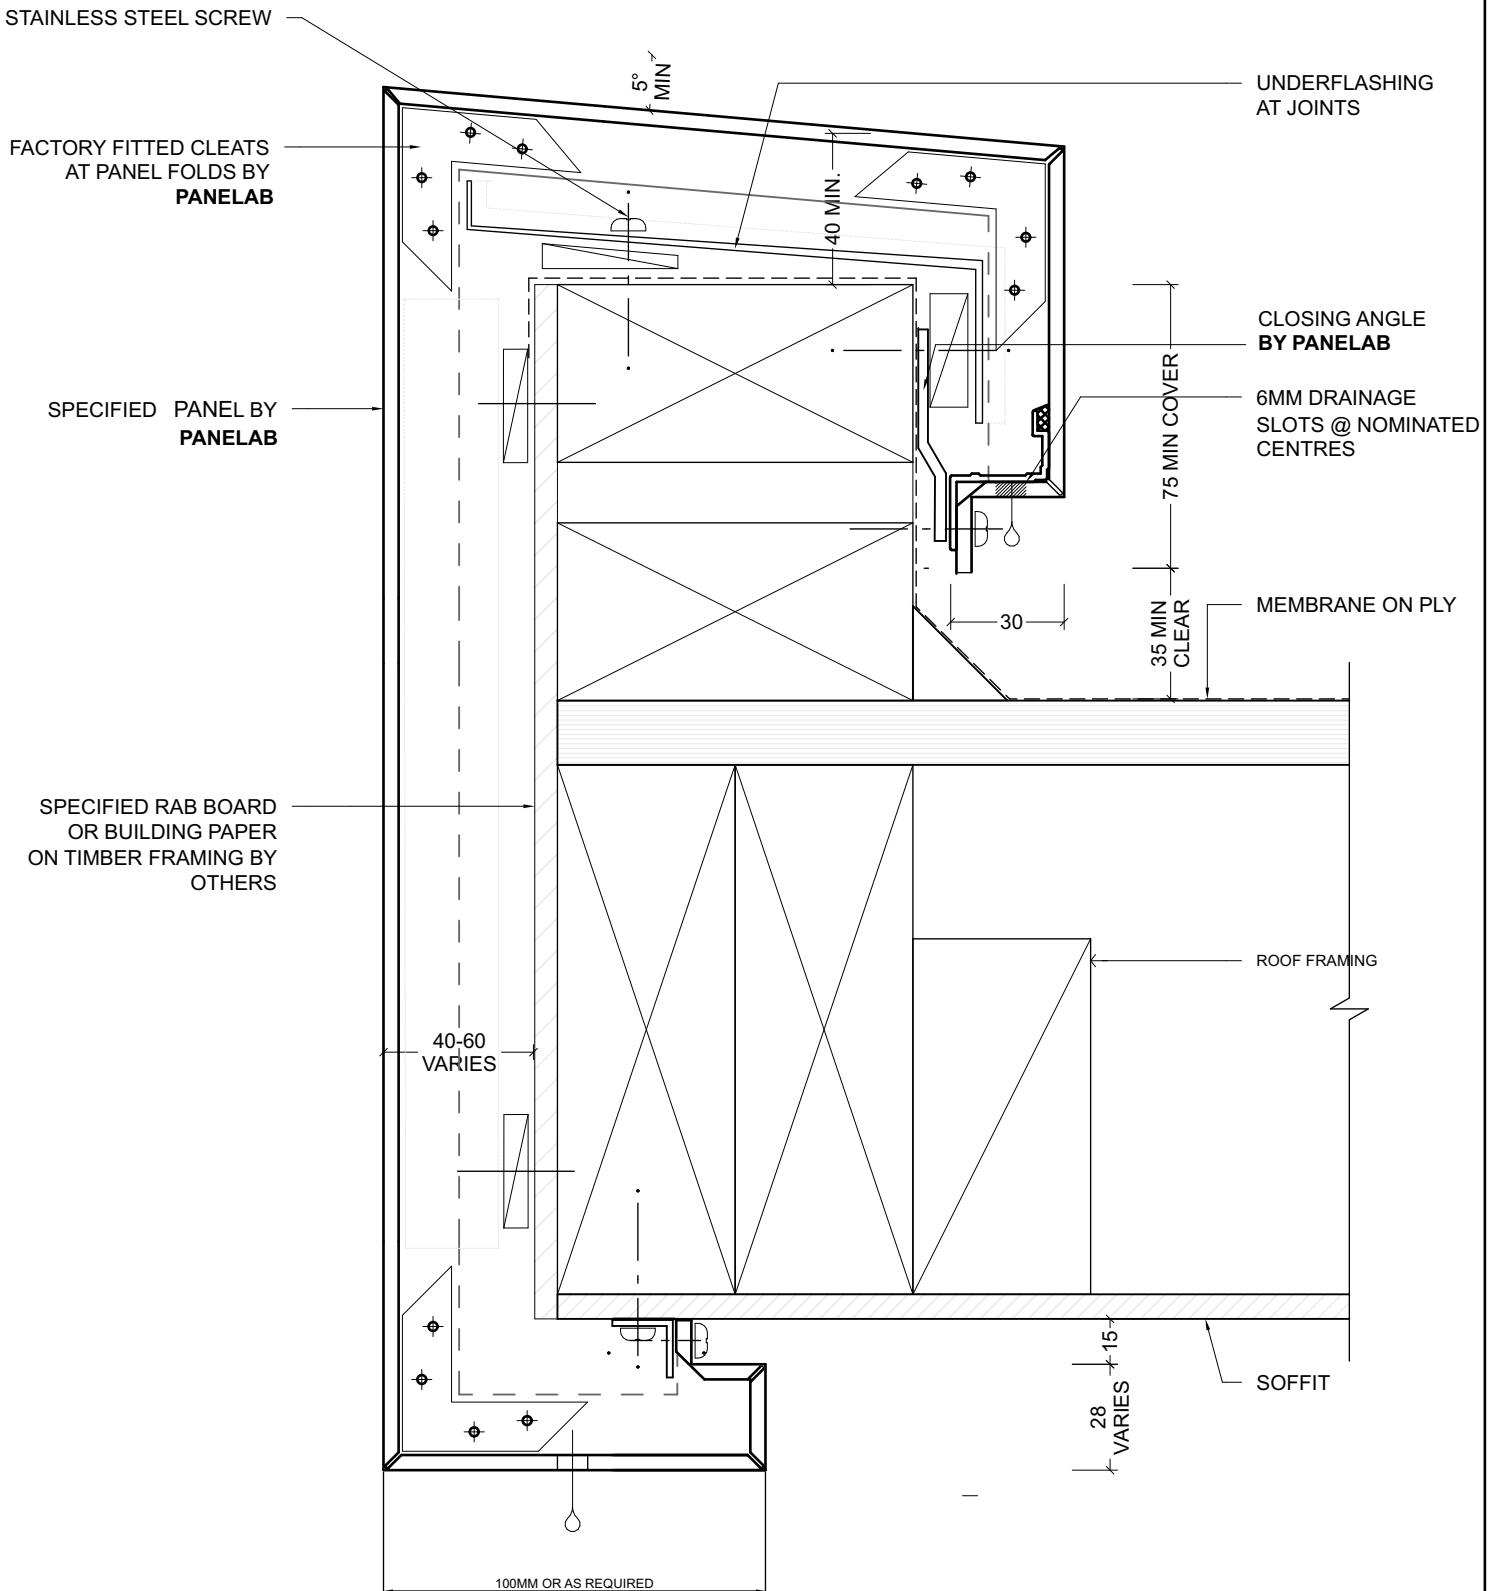

FASCIA TO SOFFIT JUNCTION DETAIL-1

1 ACM FASCIA - SOFFIT

1:2 @ A4